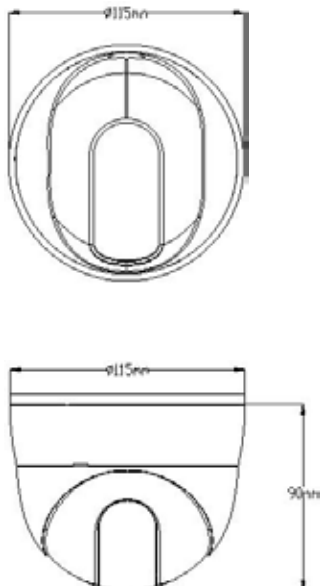

VV-23049

Standard Colour Dome Camera

Key Features:

- 1/3" SONY CCD
- Resolution: PAL: 752(H) x 582(V)
NTSC: 768(H) x 494(V)
- Resolution 480TVL
- Low illumination 0.3Lux/F1.2
- CS mount
- Power supply DC12V

Dimension

MODEL	VV-23049
Image Sensor	High resolution 1/3" SONY CCD
Effective Pixels	NTSC: 768(H) x 494(V) PAL: 752(H) x 582(V)
Synchronizing System	Internal
Scanning System	NTSC 525 Lines PAL 625 Lines 2:1 Interlaced
Resolution	More than 480TVL
Video Output	1.0Vp-p Composite. 75 Ohms
S/N Ratio	More than 48dB
Low Illumination	0.3Lux/F1.2
Back Light Compensation	ON/OFF
Electronic Shutter	1/50 (1/60) ~ 1/100000 sec
Gamma correction	Standard r=0.45
White balance	Auto
Sensing Size	4.9mm x 3.7mm
AGC	Auto
Power Source	DC12V
Operating Current	200mA
Lens	DC 4-9mm
Operating Temperature	-10° C ~ +50° C
Humidity	Within 90% RH
Measurement (mm)	See opposite
Outside Dimension	Diameter: 115mm