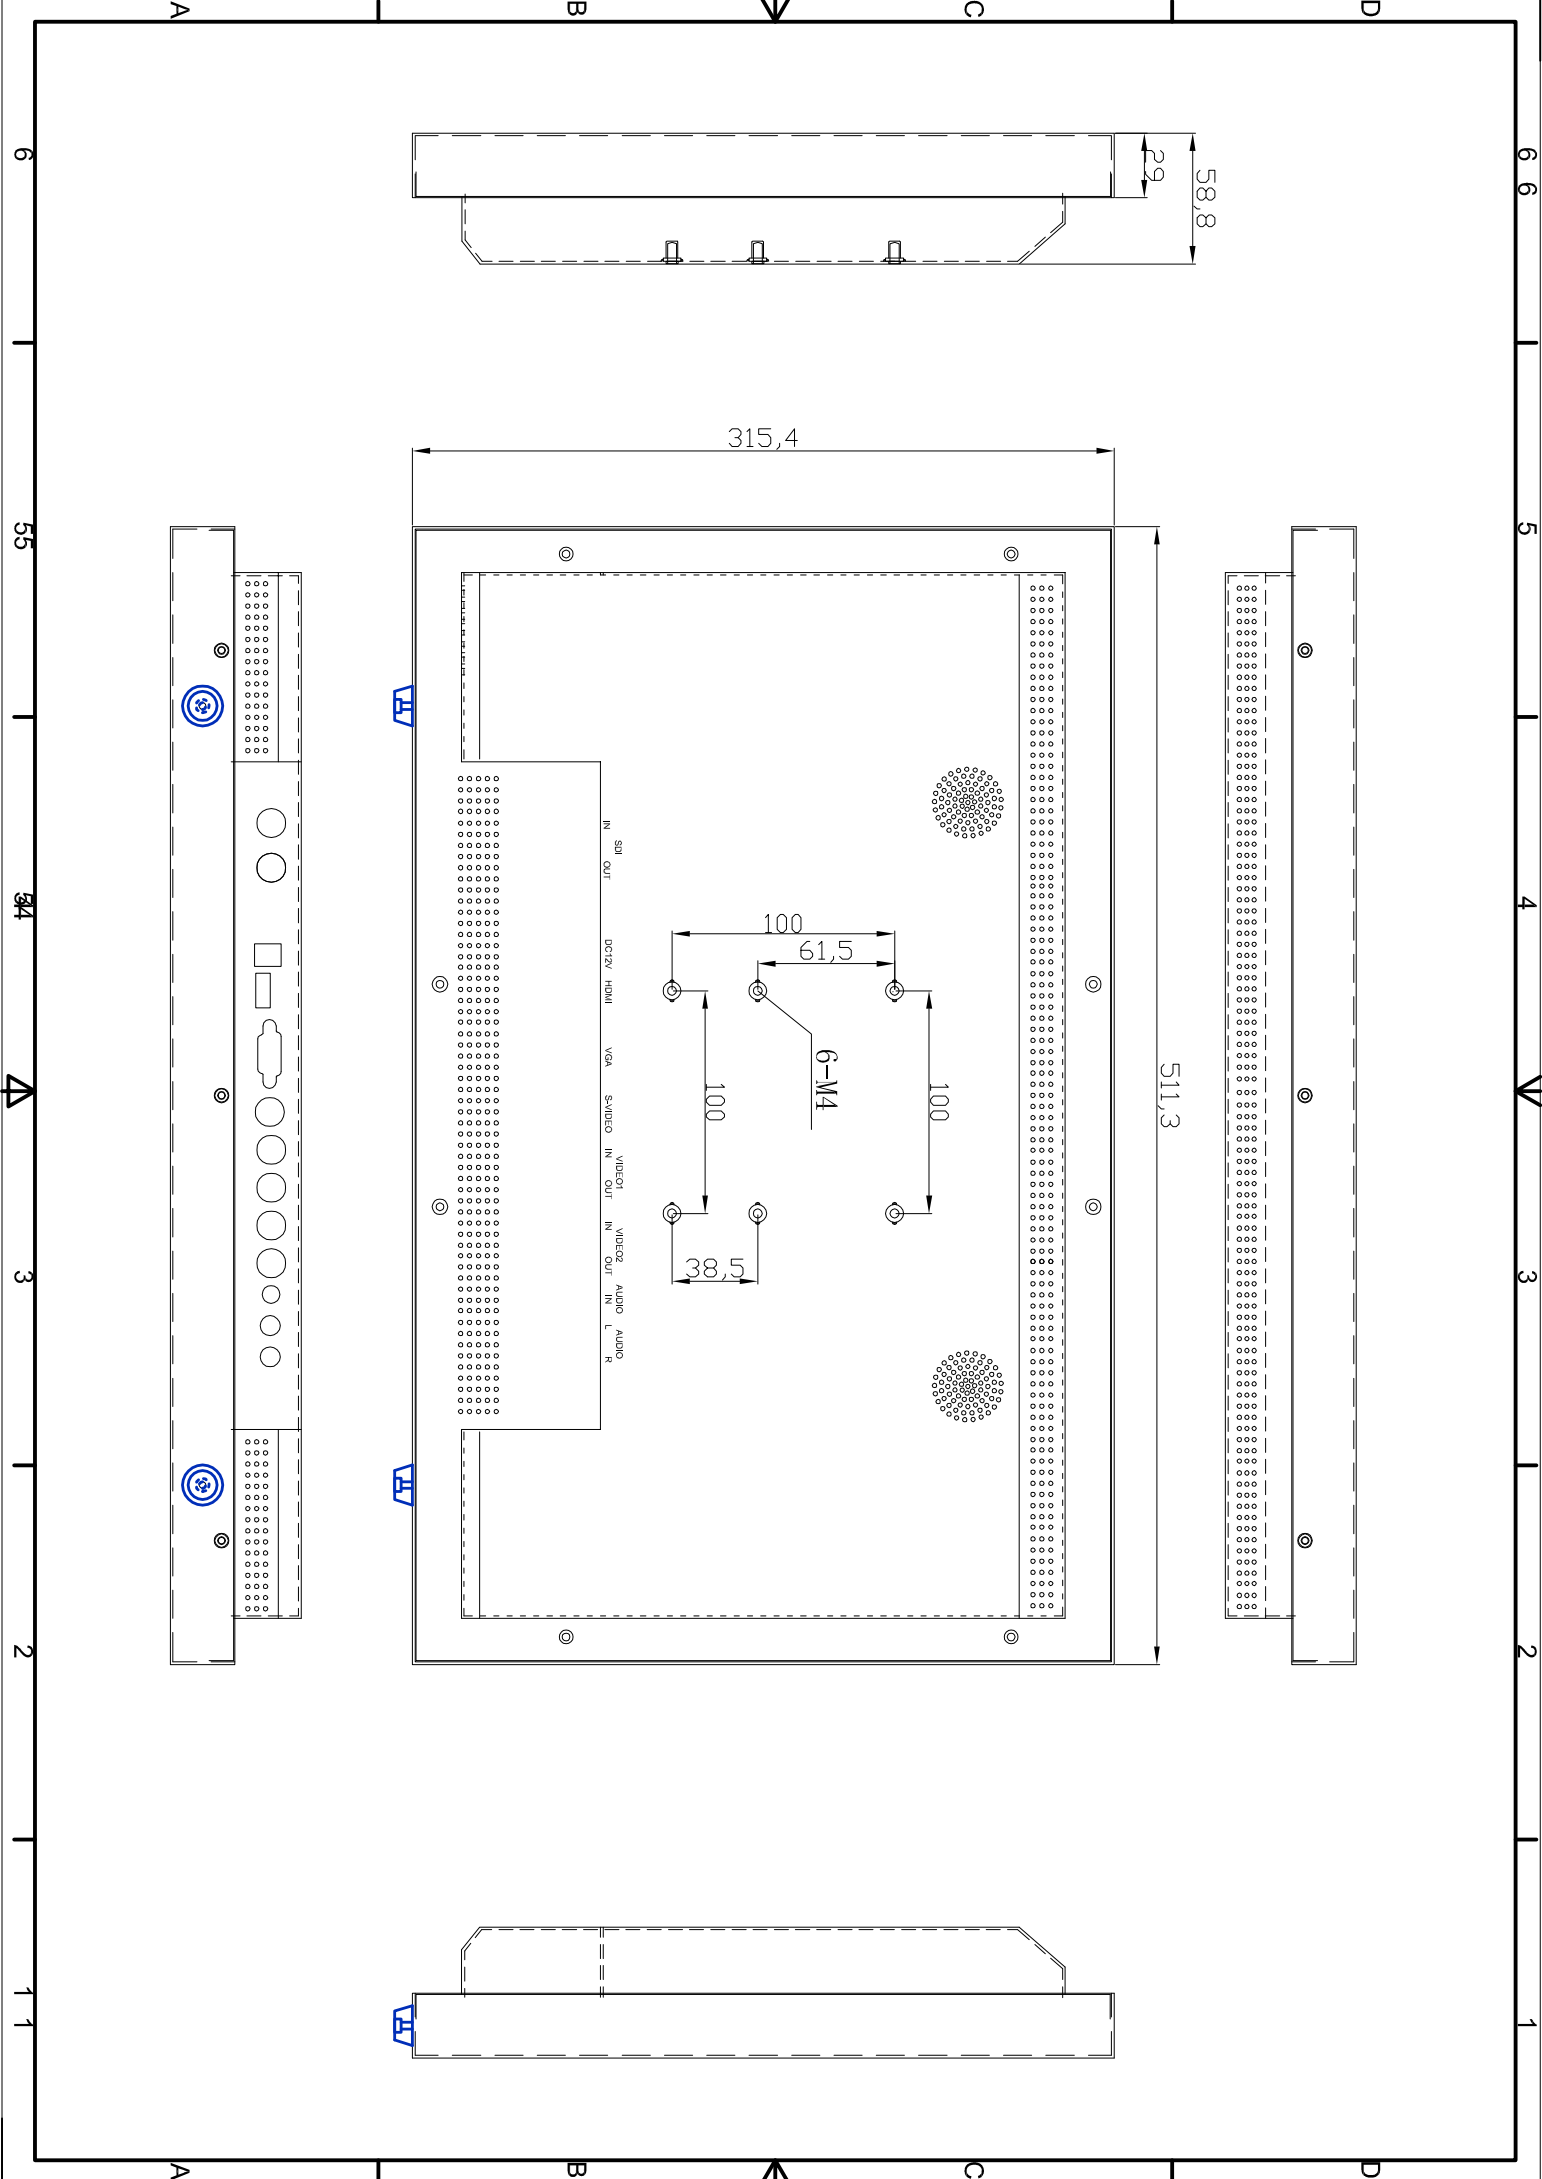

HD-SDI

DS21.5SDI

21.5" (16:9) LED Monitor

DS21.5SDI

Panel Type	21.5" (16:9) LED Monitor
Case Type	Metal
Maximum Resolution	1920 (H) x 1080 (V)
Active Display Area	476.64 (H) × 268.11 (V) mm
Pixel Pitch	0.24825 (H) x 0.24825 (V) mm
Bezel Thickness	16.35mm
Contrast Ratio	1000:1
Brightness	250 cd/m ²
Response Time	1.1 - 3.5 ms
Viewing Angle	U/D: 80° / 80°, L/ R: 85° / 85°
Display Colours	16.7 M
Video Synchronization	Yes
PC Compatible Frequency	30-80KHz(H) / 50-75Hz(V)
Adjustable Colour Temperature	9300K / 6500K / 5800K / User
Video Compatibility	Multi-Standard for NTSC / PAL
Aspect Ratio	16:9
VGA Auto Frequency correction	Yes
Speaker	Multimedia Speakers
Number of Speakers	Right x 1, Left x 1, 2.5W
Sound Demodulation	Stereo, Audio
Mute	Yes
Work Humidity	20% - 70%
Work Temperature	-10 to 50 °C
Volume +/- Power On/Off	Yes

ACCESSORIES

Power Supply / Kettle Lead /VGA Cable / Audio Cable / User Manual / Remote Control

IN/OUT INTERFACE

Video Interface	HDMI x1 VGA x 1, SDI In X 1 BNC x 2 In/ BNC x 2 Out, SDI Out X 1
Audio Interface	Audio In x 1
Power Interface	AC In x 1
Termination	75 Ohms (Automatic Termination)
Safety & EMC Certification	CE / FCC / ROHS
Vesa Standard Mount	100 x 100mm
Stand Type	Desktop
Colour	Black
Packing Dimension	610 (W) x 510 (H) x 170 (D) mm
NET Weight	7.9 Kg
GROSS Weight	10.7 Kg