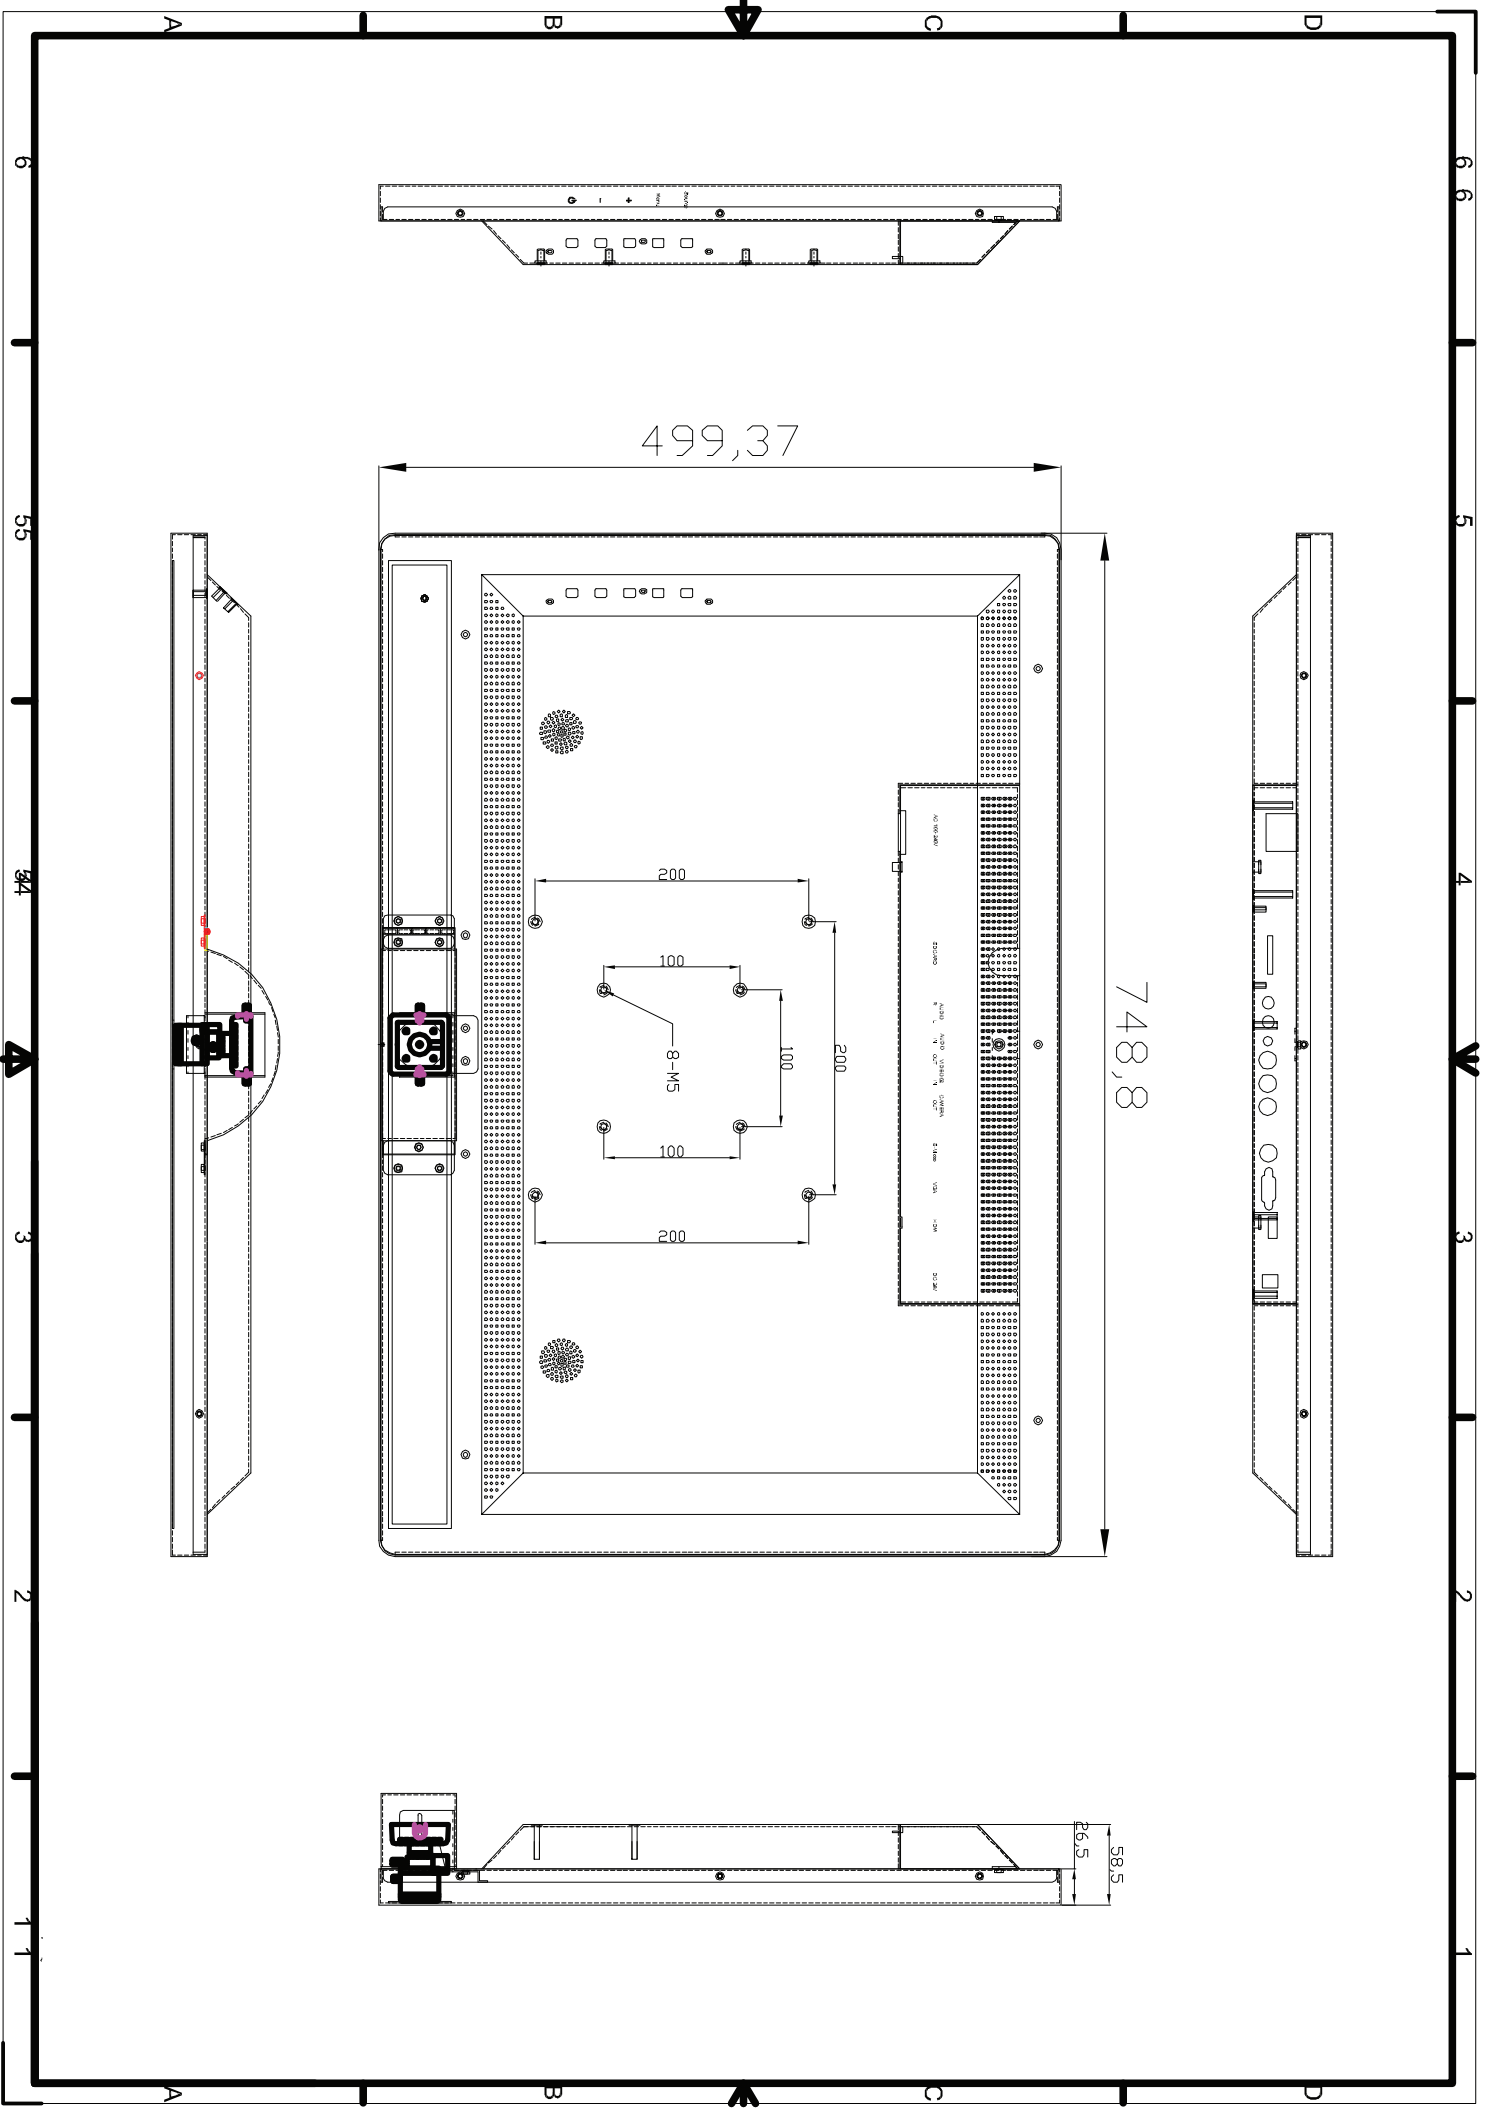

499,37

748,8

6 55 34 3 2 1

6 6 5 4 3 2 1

A A

B B

C C

D D