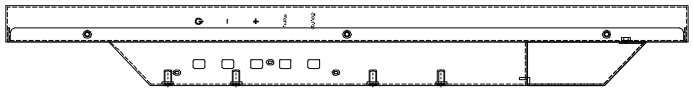

499,37

748,8

6 55 34 3 2 1

6 6 5 4 3 2 1

A A

B B

C C

D D

58,5
26,5