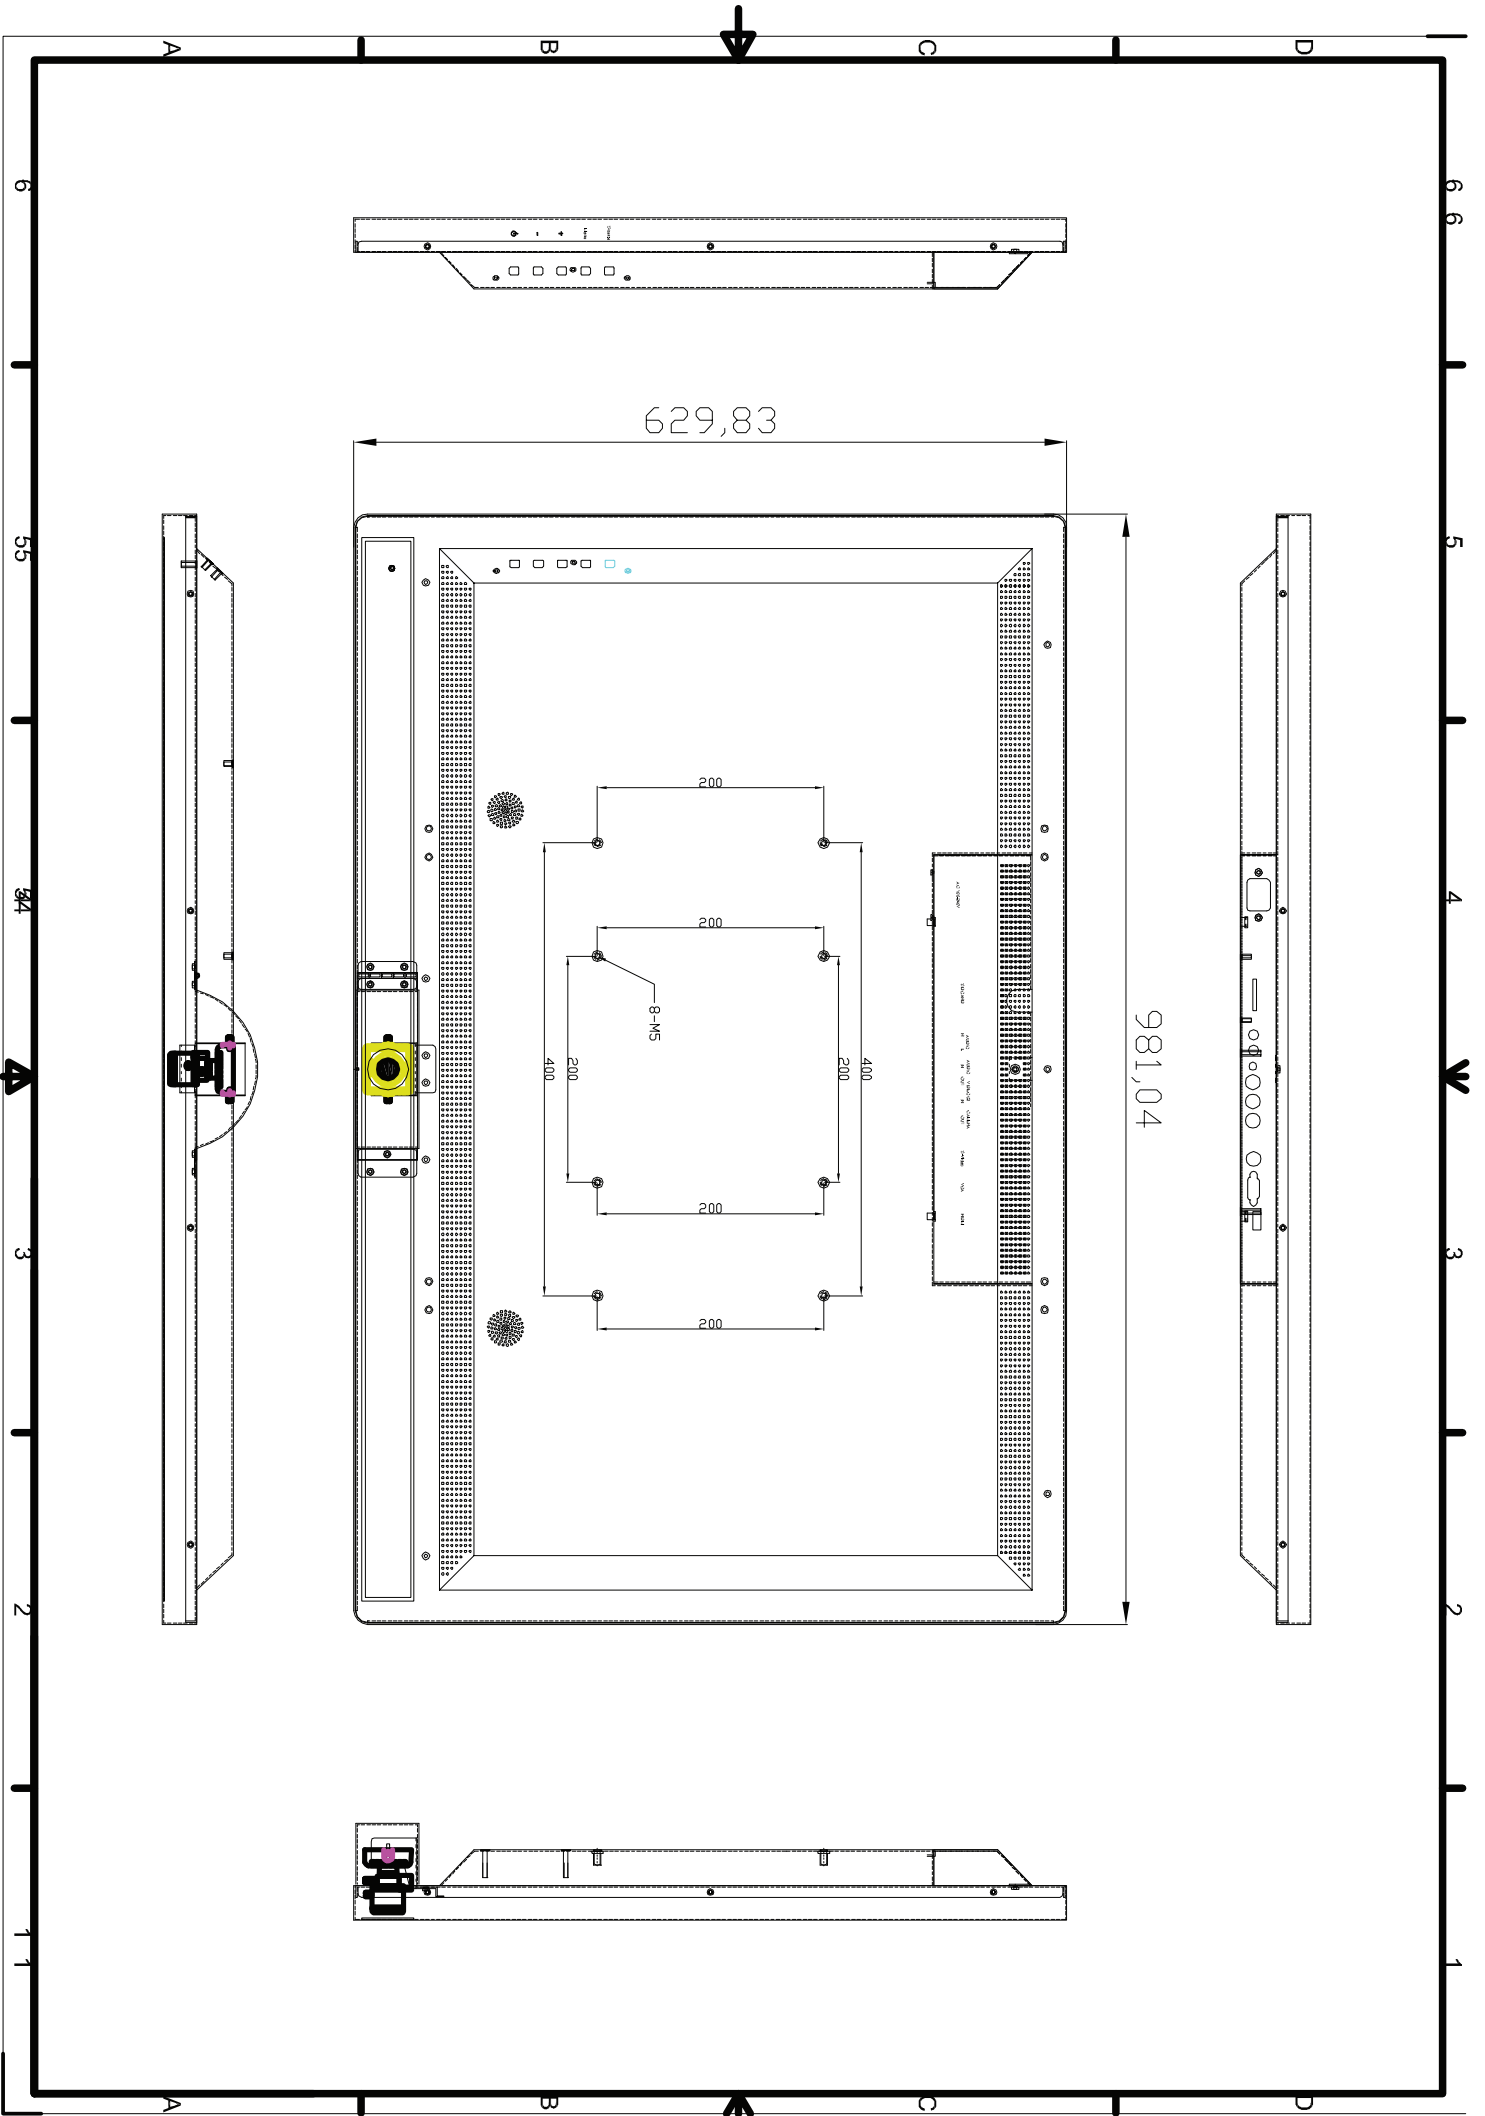

629,83

981,04