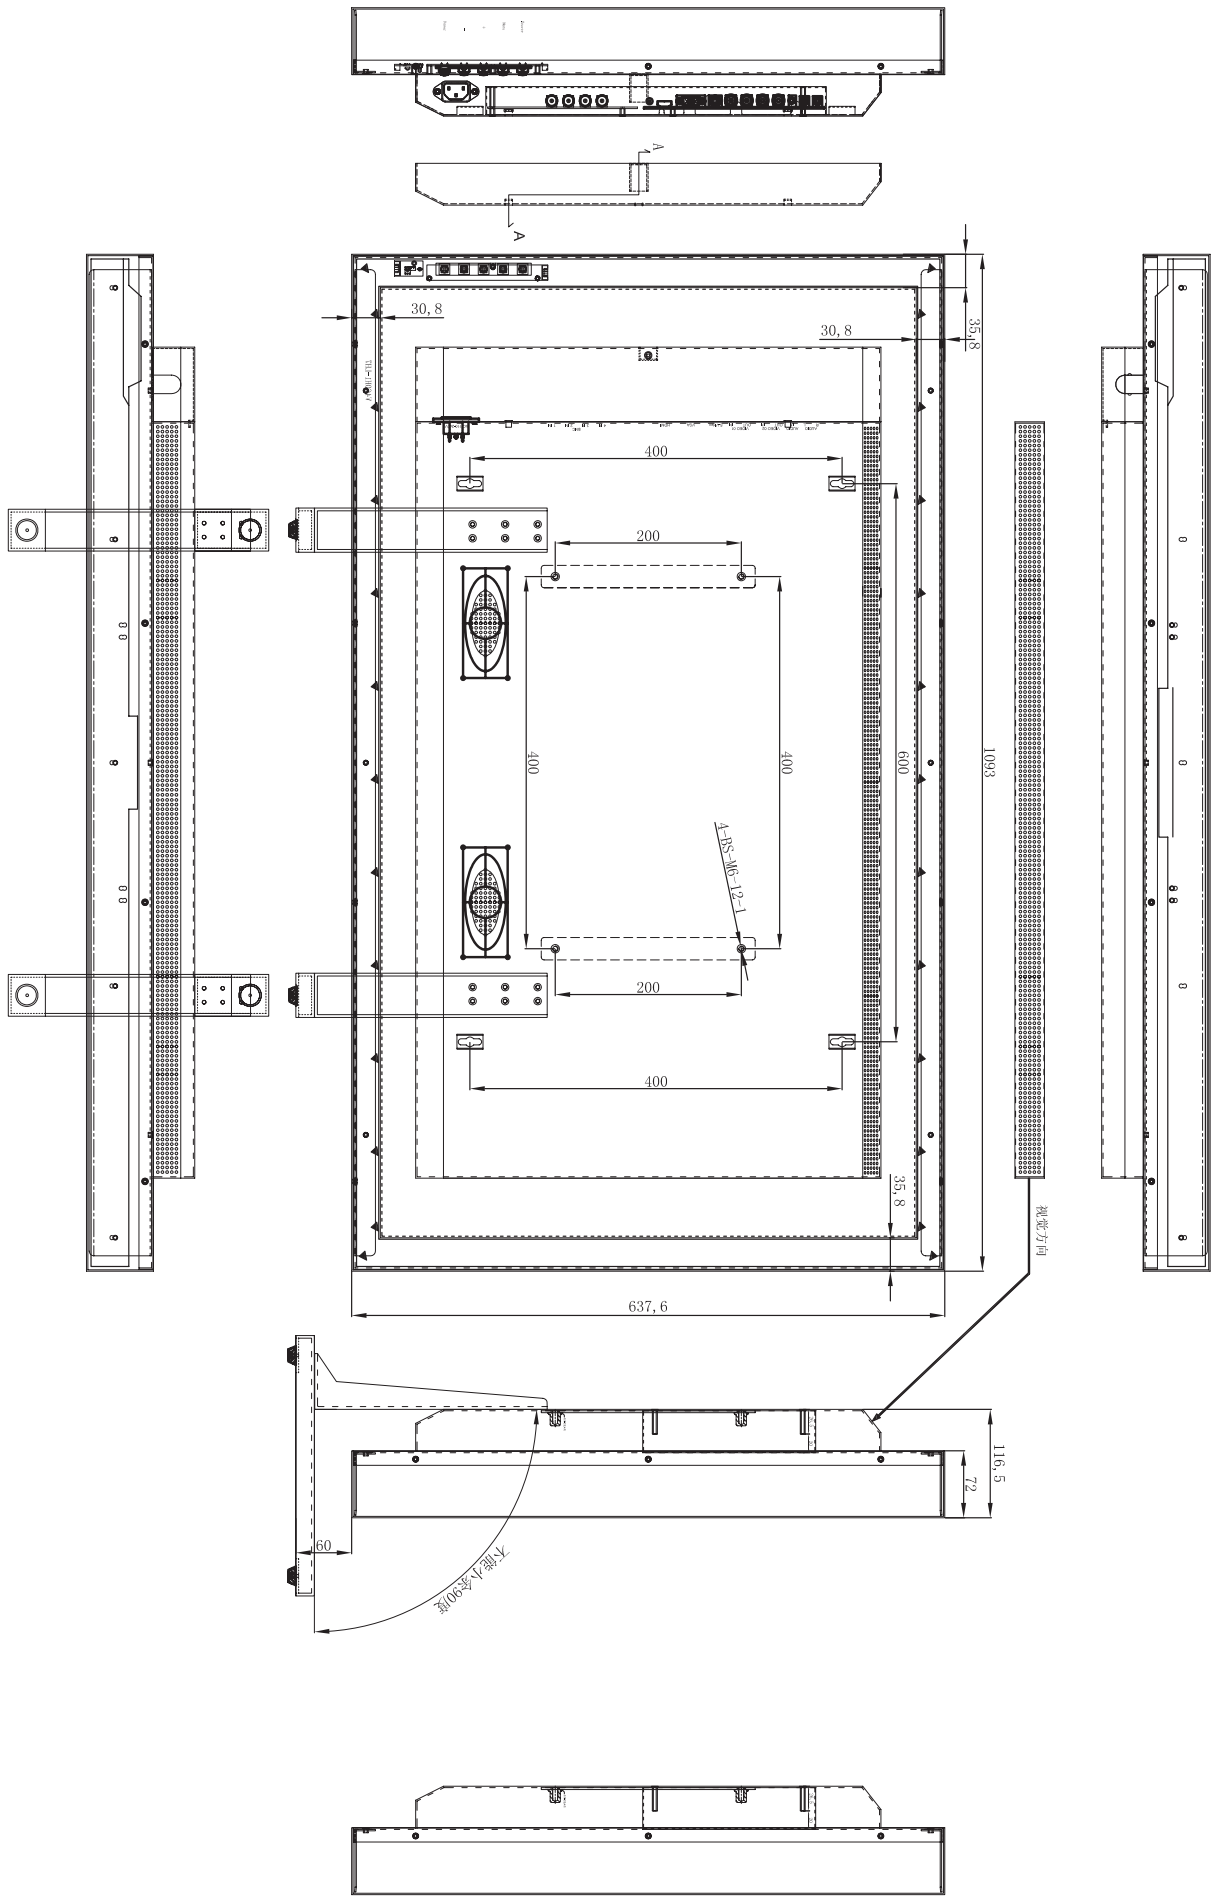

LARGE SCREEN LCD

DSMH47LED

47 (16:9) LED Monitor

DMSH46LED

Panel Type	47" (16:9) LED Monitor
Case Type	Metal
Maximum Resolution	1920 (H) x 1080 (V)
Active Display Area	1044 mm(H) . . x 584.82 mm(V)
Pixel Pitch	0.5415 (H) x 0.5415 (V) mm
Bezel Thickness	23.9mm
Contrast Ratio	4000 : 1
Brightness	500 cd/ m ²
Response Time	5 ms
Viewing Angle	170° / 170°
Display Colours	16.7 M
Video Synchronization	Yes
PC Compatible Frequency	30-80KHz(H) / 50-75Hz(V)
Adjustable Colour Temperature	9300K / 6500K / 5800K / User
Video Compatibility	Multi-Standard for NTSC / PAL
Aspect Ratio	16:9
VGA Auto Frequency correction	Yes
Speaker	Multimedia Speakers
Number of Speakers	Right x 1, Left x 1, 2.5W
Sound Demodulation	Stereo, Audio
Mute	Yes
Work Humidity	20 % - 70 %
Work Temperature	-10 to 50 °C
Volume +/- Power On/Off	Yes

IN/OUT INTERFACE

Video Interface	HDMI x1 VGA x 1, BNC x 2 In/ BNC x2
Audio Interface	Audio In x 1
Power Interface	AC In x 1
Termination	75 Ohms (Automatic termination)
Safety & EMC Certification	Energy Star / CE / FCC / ROHS / WEEE
Vesa Standard Mount	200 X 200 mm
Stand Type	Desktop
Colour	Black
Packing Dimension	1265(W) x 245(H) x 845 (D) mm
NET Weight	31.5Kg
GROSS Weight	36.2Kg

ACCESSORIES

Kettle Lead, VGA Cable, Audio Cable, User Manual, Remote Control

A

3

2

1 1